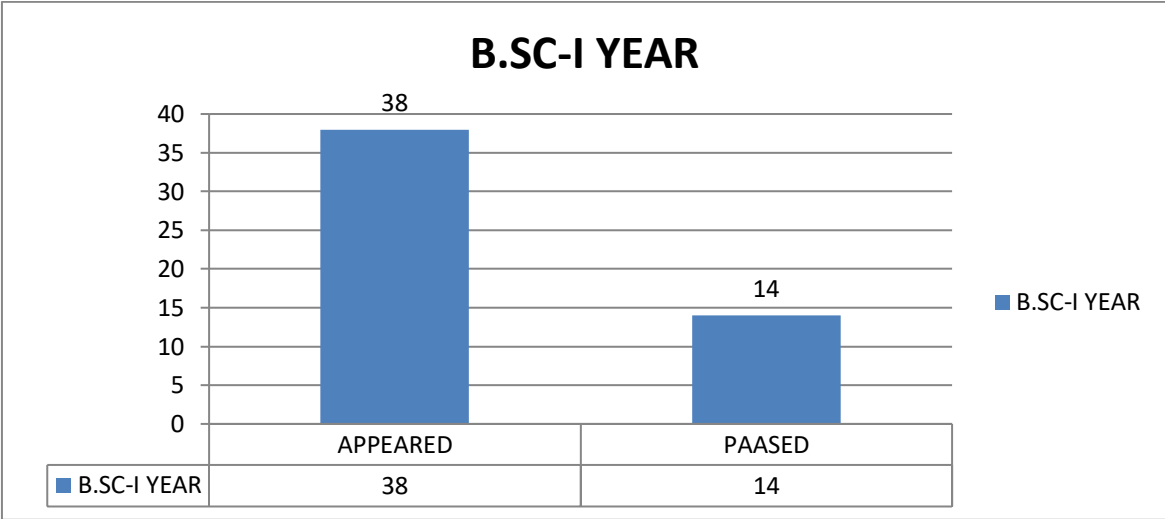

GOVT ARVIND COLLEGE KIRANDUL (CG)

RESULT REPORT YEAR 2023-24

B.SC-III YEAR

B.COM-I YEAR

B.COM-IIYEAR

B.COM-IIIYEAR

M.SC CHEMISTRY-I SEM

M.SC CHEMISTRY-II SEM

YEAR 2023-24	GOVT ARVIND COLLEGE KIRANDUL (CG) RESULT REPORT						
CLASS	APPEARED	PASSED	PASS%	FIRST DIV	SOCOND DIV	FAIL	PASS BY GRACE
B.A. - I YEAR	30	21	70%	3	16	9	0
B.A.- II YEAR	21	19	90.50%	0	18	1	0
B.A.-III YEAR	22	21	95.50%	4	17	1	0
B.SC -I YEAR	38	14	36.84%	8	6	24	1
B.SC-II YEAR	22	18	81.81%	1	17	4	0
B.SC - III YEAR	18	16	88.88%	10	5	2	1
B.COM - I YEAR	15	9	60%	0	9	6	3
B.COM- II YEAR	5	5	100%	2	3	0	0
B.COM-III YEAR	16	16	100%	2	13	0	0
M.SC CHEMISTRY-I SEM	12	5	41.66%	0	9	0	0
M.SC CHEMISTRY -II SEM	18	15	83.33%	4	14	0	0
M.SC CHEMISTRY -III SEM	19	18	94.73%	14	7	0	
M.SC CHEMISTRY -IV SEM	19	18	95%	10	8	1	0
M.SC ZOOLOGY -I SEM	20	17	85%	16	1	3	0
M.SC ZOOLOGY -II SEM	0	0	0	0	0	0	0
M.SC ZOOLOGY -III SEM	21	21	100%	21	0	0	0
M.SC ZOOLOGY -IV SEM	1	1	100%	1	0	0	0
M.A. SOCIOLOGY -I SEM	0	0	0	0	0	0	0
M.A. SOCIOLOGY -II SEM	0	0	0		0	0	0
M.A. SOCIOLOGY -III SEM	5	5	100%	2	2	0	0
M.A. SOCIOLOGY -IV SEM	0	0	0	0	0	0	0