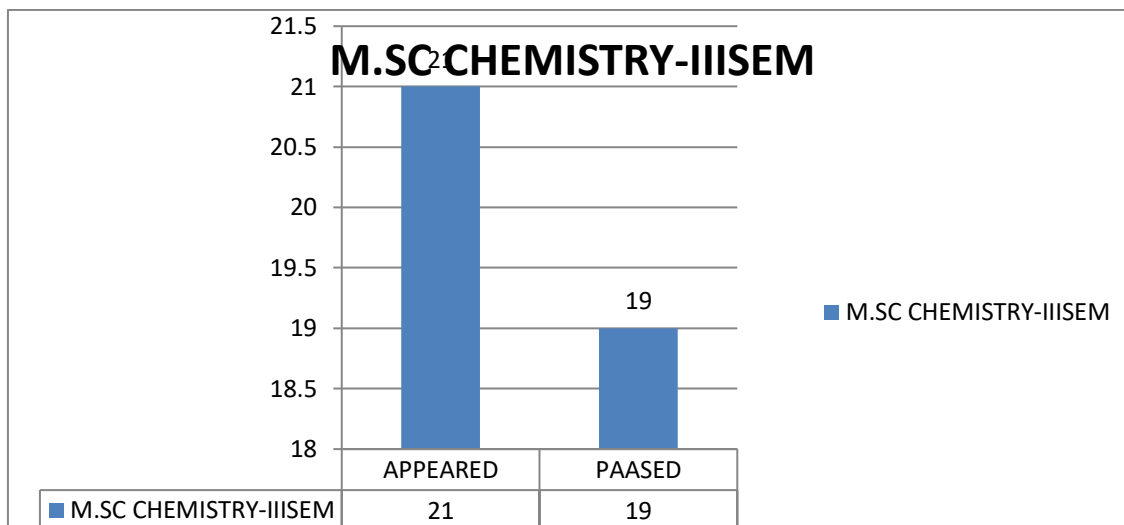

GOVT ARVIND COLLEGE KIRANDUL (CG)

RESULT REPORT YEAR 2023-24

B.SC-III YEAR

B.COM-I YEAR

B.COM-IIYEAR

B.COM-IIIYEAR

M.SC CHEMISTRY-I SEM

M.SC CHEMISTRY-II SEM

YEAR 2023-24	GOVT ARVIND COLLEGE KIRANDUL (CG) RESULT REPORT						
CLASS	APPEARED	PASSED	PASS%	FIRST DIV	SOCOND DIV	FAIL	PASS BY GRACE
B.A. - I YEAR	30	21	70%	3	16	9	0
B.A.- II YEAR	21	19	90.50%	0	18	1	0
B.A.-III YEAR	22	21	95.50%	4	17	1	0
B.SC -I YEAR	38	14	36.84%	8	6	24	1
B.SC-II YEAR	22	18	81.81%	1	17	4	0
B.SC - III YEAR	18	16	88.88%	10	5	2	1
B.COM - I YEAR	15	9	60%	0	9	6	3
B.COM- II YEAR	5	5	100%	2	3	0	0
B.COM-III YEAR	16	16	100%	2	13	0	0
M.SC CHEMISTRY-I SEM	12	5	41.66%	0	9	0	0
M.SC CHEMISTRY -II SEM	18	15	83.33%	4	14	0	0
M.SC CHEMISTRY -III SEM	19	18	94.73%	14	7	0	
M.SC CHEMISTRY -IV SEM	19	18	95%	10	8	1	0
M.SC ZOOLOGY -I SEM	20	17	85%	16	1	3	0
M.SC ZOOLOGY -II SEM	0	0	0	0	0	0	0
M.SC ZOOLOGY -III SEM	21	21	100%	21	0	0	0
M.SC ZOOLOGY -IV SEM	1	1	100%	1	0	0	0
M.A. SOCIOLOGY -I SEM	0	0	0	0	0	0	0
M.A. SOCIOLOGY -II SEM	0	0	0		0	0	0
M.A. SOCIOLOGY -III SEM	5	5	100%	2	2	0	0
M.A. SOCIOLOGY -IV SEM	0	0	0	0	0	0	0