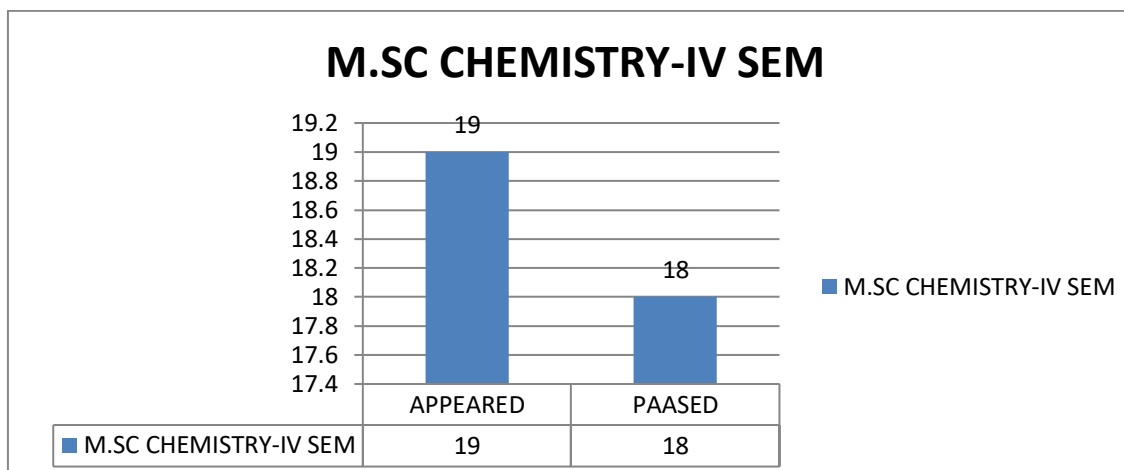

GOVT ARVIND COLLEGE KIRANDUL (CG)

RESULT REPORT YEAR 2023-24

B.SC-III YEAR

B.COM-I YEAR

B.COM-IIYEAR

B.COM-IIIYEAR

M.SC CHEMISTRY-I SEM

M.SC CHEMISTRY-II SEM

YEAR 2023-24	GOVT ARVIND COLLEGE KIRANDUL (CG) RESULT REPORT						
CLASS	APPEARED	PASSED	PASS%	FIRST DIV	SOCOND DIV	FAIL	PASS BY GRACE
B.A. - I YEAR	30	21	70%	3	16	9	0
B.A.- II YEAR	21	19	90.50%	0	18	1	0
B.A.-III YEAR	22	21	95.50%	4	17	1	0
B.SC -I YEAR	38	14	36.84%	8	6	24	1
B.SC-II YEAR	22	18	81.81%	1	17	4	0
B.SC - III YEAR	18	16	88.88%	10	5	2	1
B.COM - I YEAR	15	9	60%	0	9	6	3
B.COM- II YEAR	5	5	100%	2	3	0	0
B.COM-III YEAR	16	16	100%	2	13	0	0
M.SC CHEMISTRY-I SEM	12	5	41.66%	0	9	0	0
M.SC CHEMISTRY -II SEM	18	15	83.33%	4	14	0	0
M.SC CHEMISTRY -III SEM	19	18	94.73%	14	7	0	
M.SC CHEMISTRY -IV SEM	19	18	95%	10	8	1	0
M.SC ZOOLOGY -I SEM	20	17	85%	16	1	3	0
M.SC ZOOLOGY -II SEM	0	0	0	0	0	0	0
M.SC ZOOLOGY -III SEM	21	21	100%	21	0	0	0
M.SC ZOOLOGY -IV SEM	1	1	100%	1	0	0	0
M.A. SOCIOLOGY -I SEM	0	0	0	0	0	0	0
M.A. SOCIOLOGY -II SEM	0	0	0		0	0	0
M.A. SOCIOLOGY -III SEM	5	5	100%	2	2	0	0
M.A. SOCIOLOGY -IV SEM	0	0	0	0	0	0	0